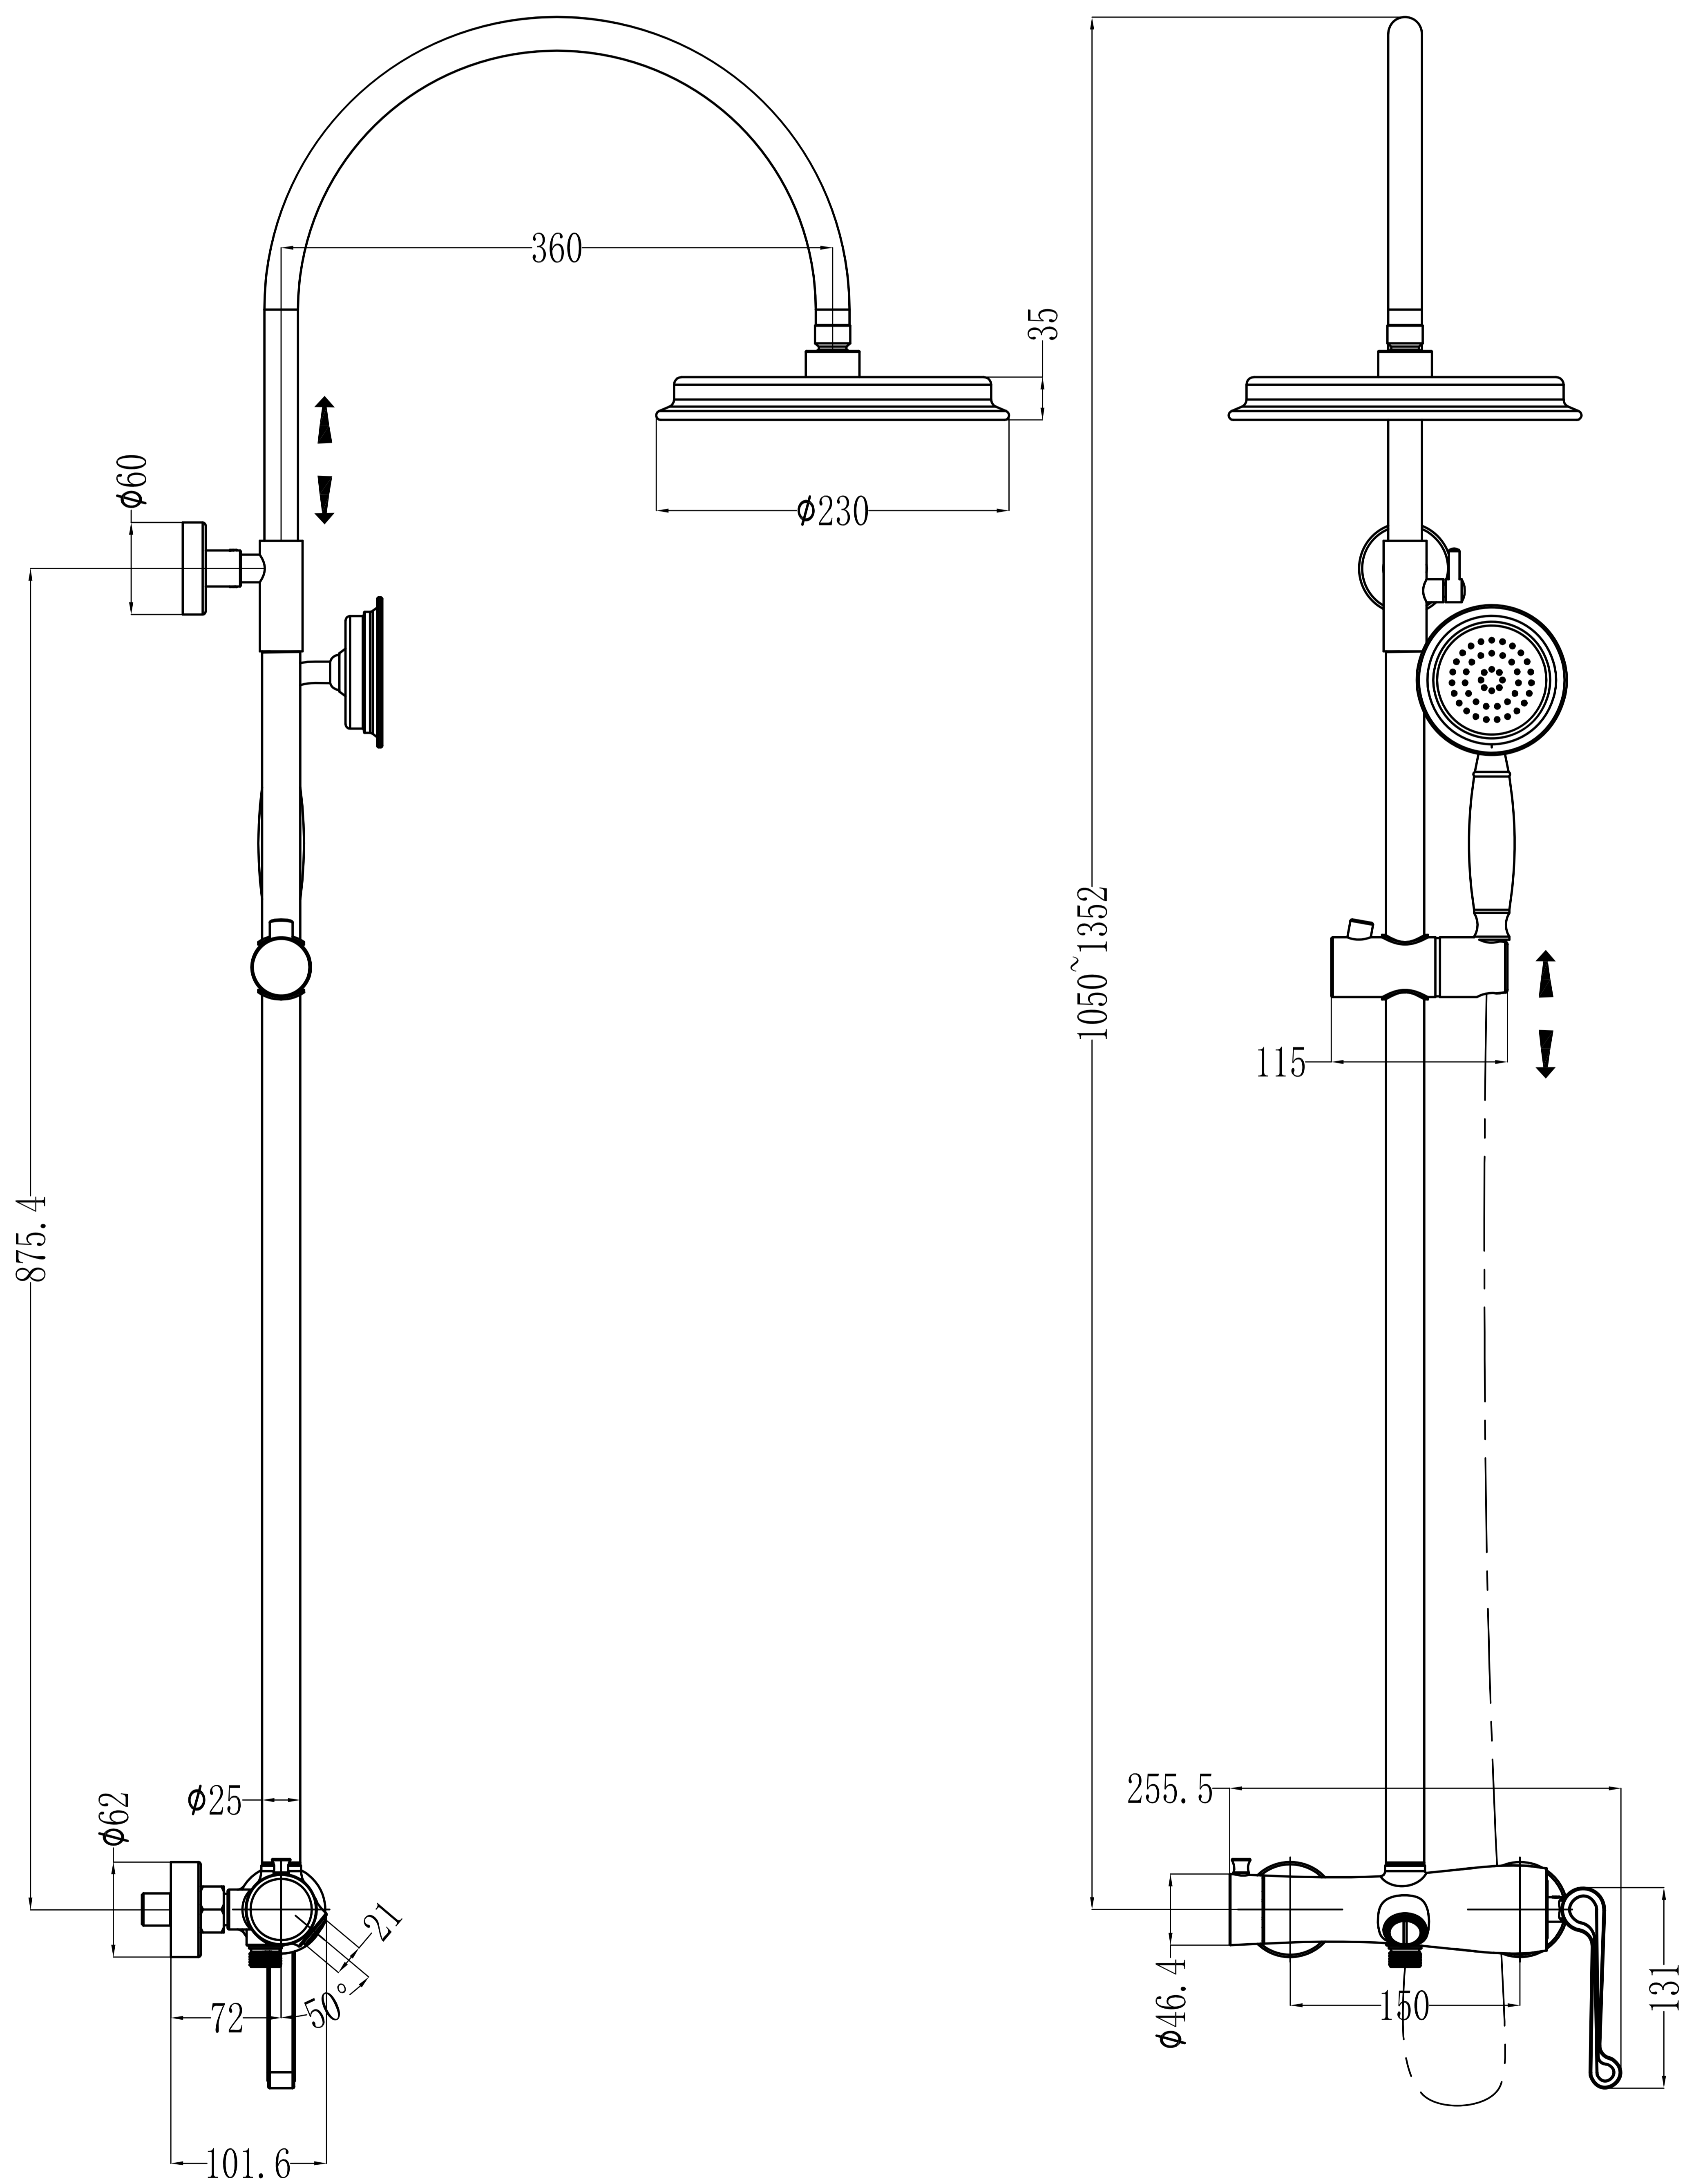

Complete Exposed Shower Set

Product Code : 2548

Technical Drawing

All dimension are in mm